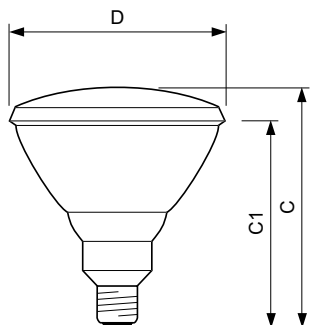

PARTYTONE PAR38 Colour

PARTYTONE 80W E27 240V PAR38 Red 1CT/6

Coloured pressed-glass 121 mm diameter reflector lamp

Product data

General Information	
Cap-Base	E27 [E27]
Operating Position	UNIVERSAL [Any or Universal (U)]
Nominal Lifetime (Nom)	2000 h

Operating and Electrical	
Power (Rated) (Nom)	80 W
Starting Time (Nom)	0.0 s
Voltage (Nom)	240 V

Controls and Dimming	
Dimmable	Yes

Mechanical and Housing	
Bulb Finish	Red

Product Data	
Full product code	871016317217000
Order product name	PARTYTONE 80W E27 240V PAR38 Red 1CT/6
EAN/UPC - Product	8710163172170
Order code	923811245582
Numerator - Quantity Per Pack	1
Numerator - Packs per outer box	6
Material Nr. (12NC)	923811245582
Net Weight (Piece)	0.310 kg
ILCOS Code	IPAR/R-80-240-E27-121

PARTYTONE PAR38 Colour

Dimensional drawing

Product	D	C (max)
PARTYTONE 80W E27 240V PAR38 Red 1CT/6	122.5 mm	137 mm

PAR38COL 80W E27 240V RE